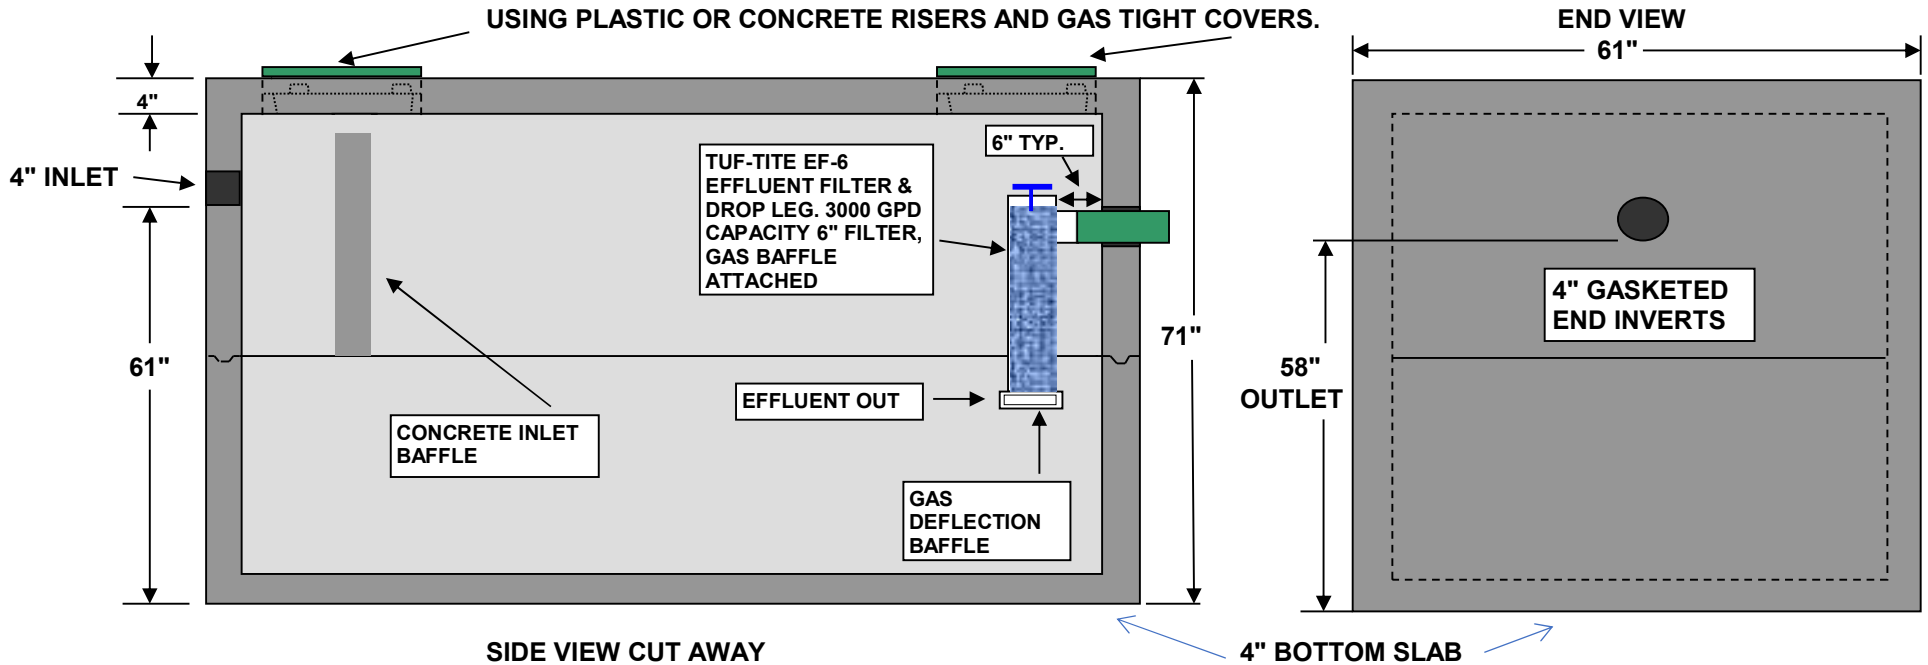

TOP VIEW

20" DIAMETER CAST IN PLASTIC SAFETY PANS WITH REMOVABLE INNER PLUG FOR PUMPING OF TANK. ACCESS BROUGHT TO GRADE USING PLASTIC OR CONCRETE RISERS AND GAS TIGHT COVERS.

SIDE VIEW CUT AWAY