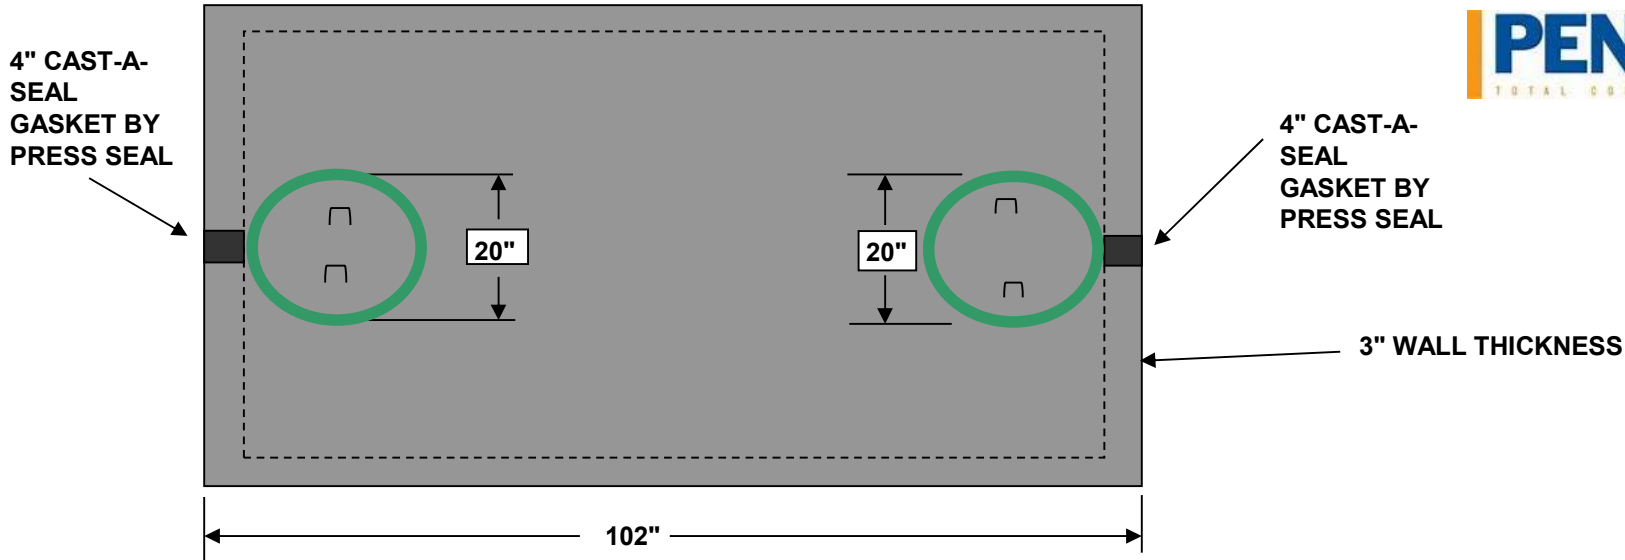

TOP VIEW

20" DIAMETER CAST IN PLASTIC SAFETY PANS WITH REMOVABLE INNER PLUG FOR PUMPING OF TANK. ACCESS BROUGHT TO GRADE USING PLASTIC OR CONCRETE RISERS AND GAS TIGHT COVERS.

SIDE VIEW CUT AWAY